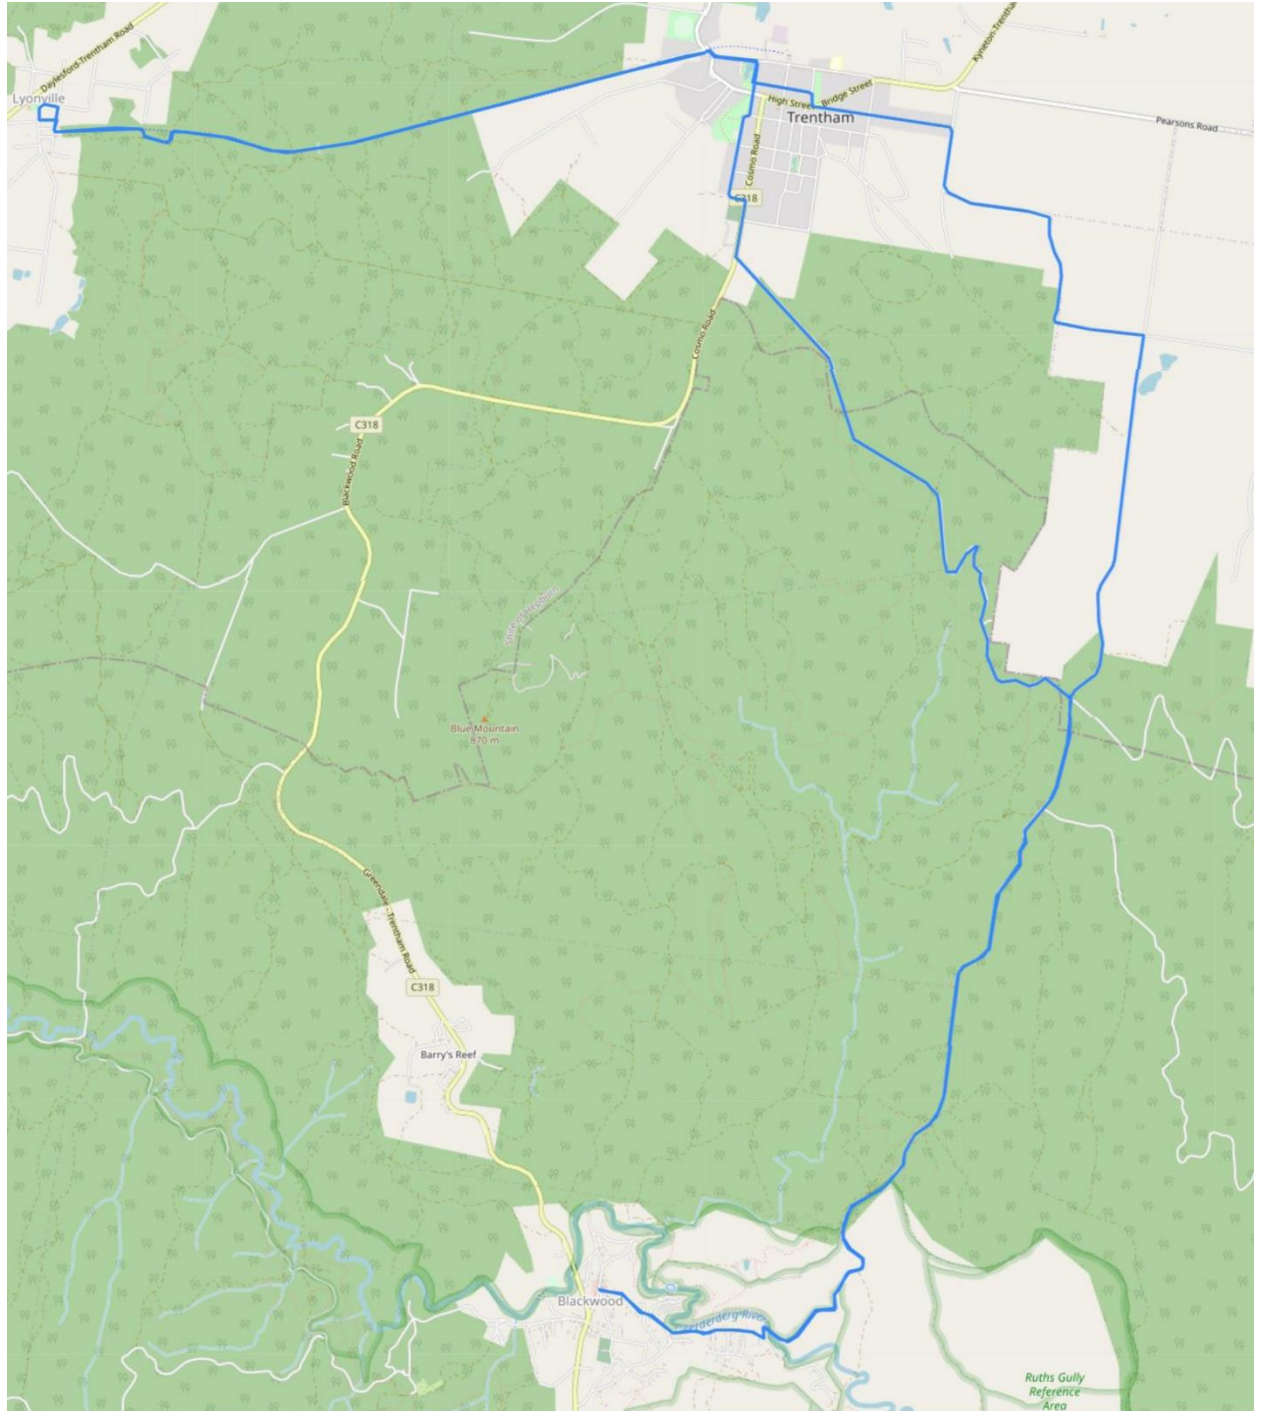

## [BLACKWOOD SUPER RIDE MAP & ROUTE INFORMATION](#)

<https://youtu.be/apdlS0bn2Fk>

-  Challenge
-  Appreciation
-  Respect
- 
-  Teamwork
-  Tolerance
-  Inclusion

**A destination for exploration**

### Outbound Route

Start:- Martin Street, Blackwood  
↓  
Old Golden Point Road  
↓  
North Blackwood Road  
↓  
Lagoon Road  
↓  
Cranneys Lane, North Blackwood  
↓  
High Street, Trentham  
↓  
Bath Street, Trentham  
↓  
Albert Street, Trentham  
↓  
Quarry Street, Trentham  
↓  
Victoria Street, Trentham  
↓  
Falls Road, Trentham  
↓  
Domino Trail  
↓  
Main Street, Lyonville  
↓  
Bremner Avenue, Lyonville  
↓  
Lunch  
JP Gleeson Memorial Park, Lyonville

## Blackwood Super Ride Route

**A destination for exploration**