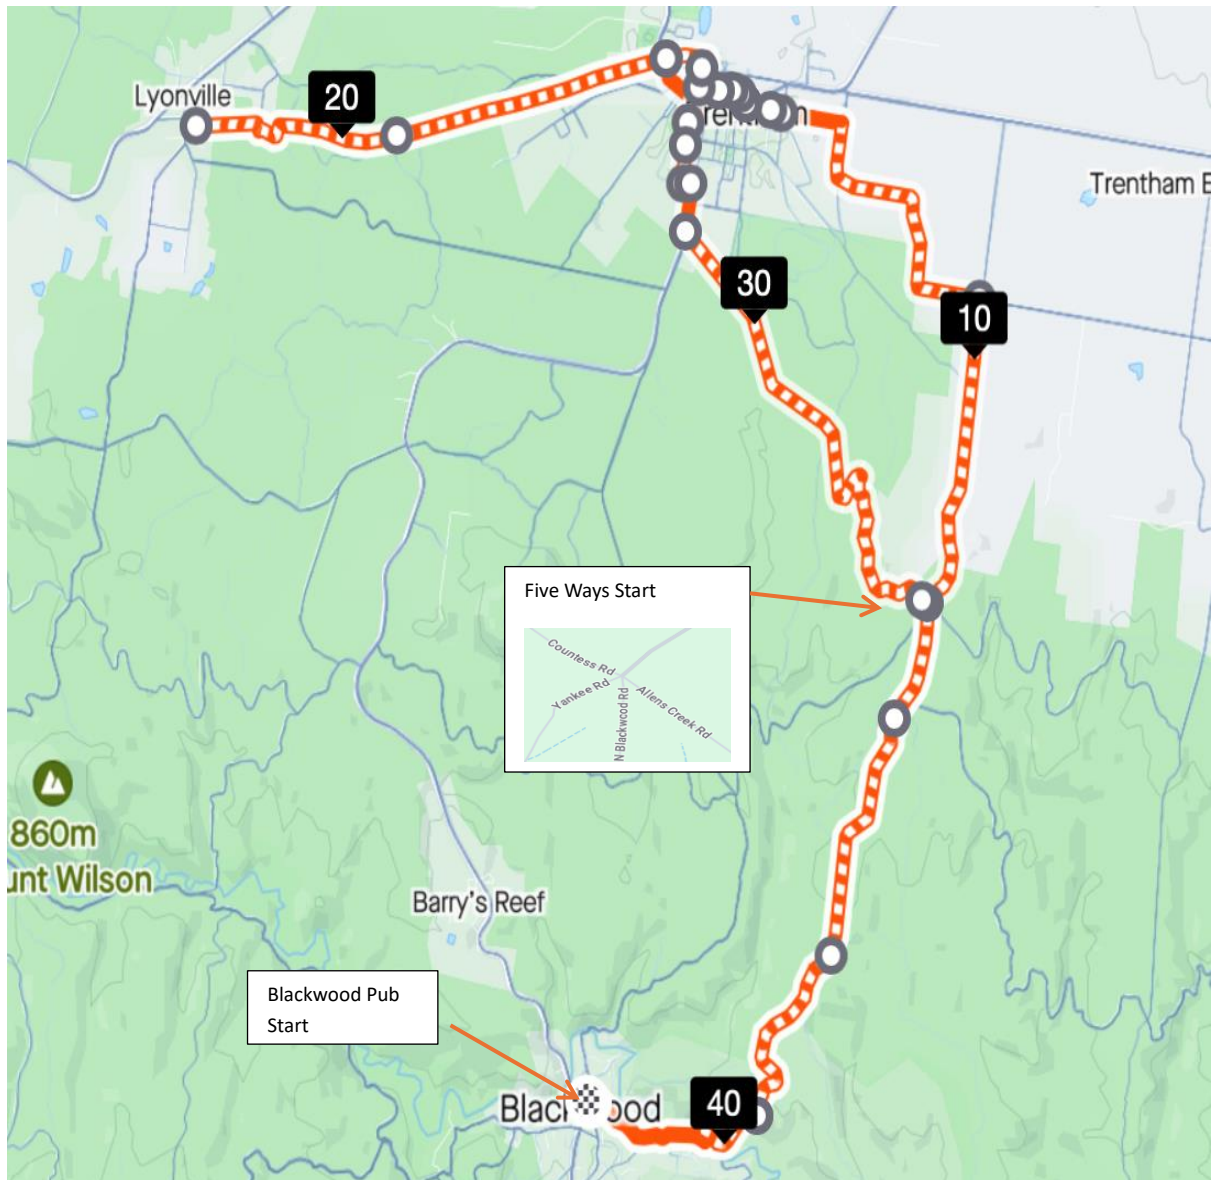

## BLACKWOOD SUPER RIDE ROUTE

All schools to meet at Blackwood Pub prior to start. Schools may choose to start ride from the Blackwood Pub or Five Ways.

DISTANCE (kilometers)
Proceed onto Golden Point Road

Proceed onto Albert Street	15.3
Proceed onto Albert Street	15.5
Proceed onto Quarry Street	15.7
Proceed onto Victoria Street	15.8
Left onto Station Street	15.9
Left onto Domino Trail	16.0
Proceed onto Domino Trail	16.4
Proceed onto Domino Trail	19.4
Proceed onto off-road waypoint. No data available	20.6
Right onto Railway Avenue	20.7
Proceed onto off-road waypoint. No data available	20.9
Left onto Domino Trail	21.0
Proceed onto Domino Trail	21.7
Proceed onto off-road waypoint. No data available	22.3
Left onto Railway Avenue	22.4
Proceed onto off-road waypoint. No data available	22.6
Right onto Domino Trail	22.7
Proceed onto Falls Road	26.9

Continue on High Street	27.0
Right onto Quarry Street	27.4
Right onto Park Street	27.6
Proceed onto Park Street	27.7
Proceed onto Park Street	27.9
Proceed onto West Street	28.3
Proceed onto Cosmo Road	28.4
Proceed onto Cosmo Road	28.8
Left onto Countess Road	28.9
Proceed onto Countess Road	33.9
Right onto North Blackwood Road	34.0
Right onto North Blackwood Road (Lerderderg Track)	40.1
Continue on North Blackwood Road	40.2
Continue on Golden Point Road	40.3
Right onto Martin Street	41.7
Arrive at Finish	41.7