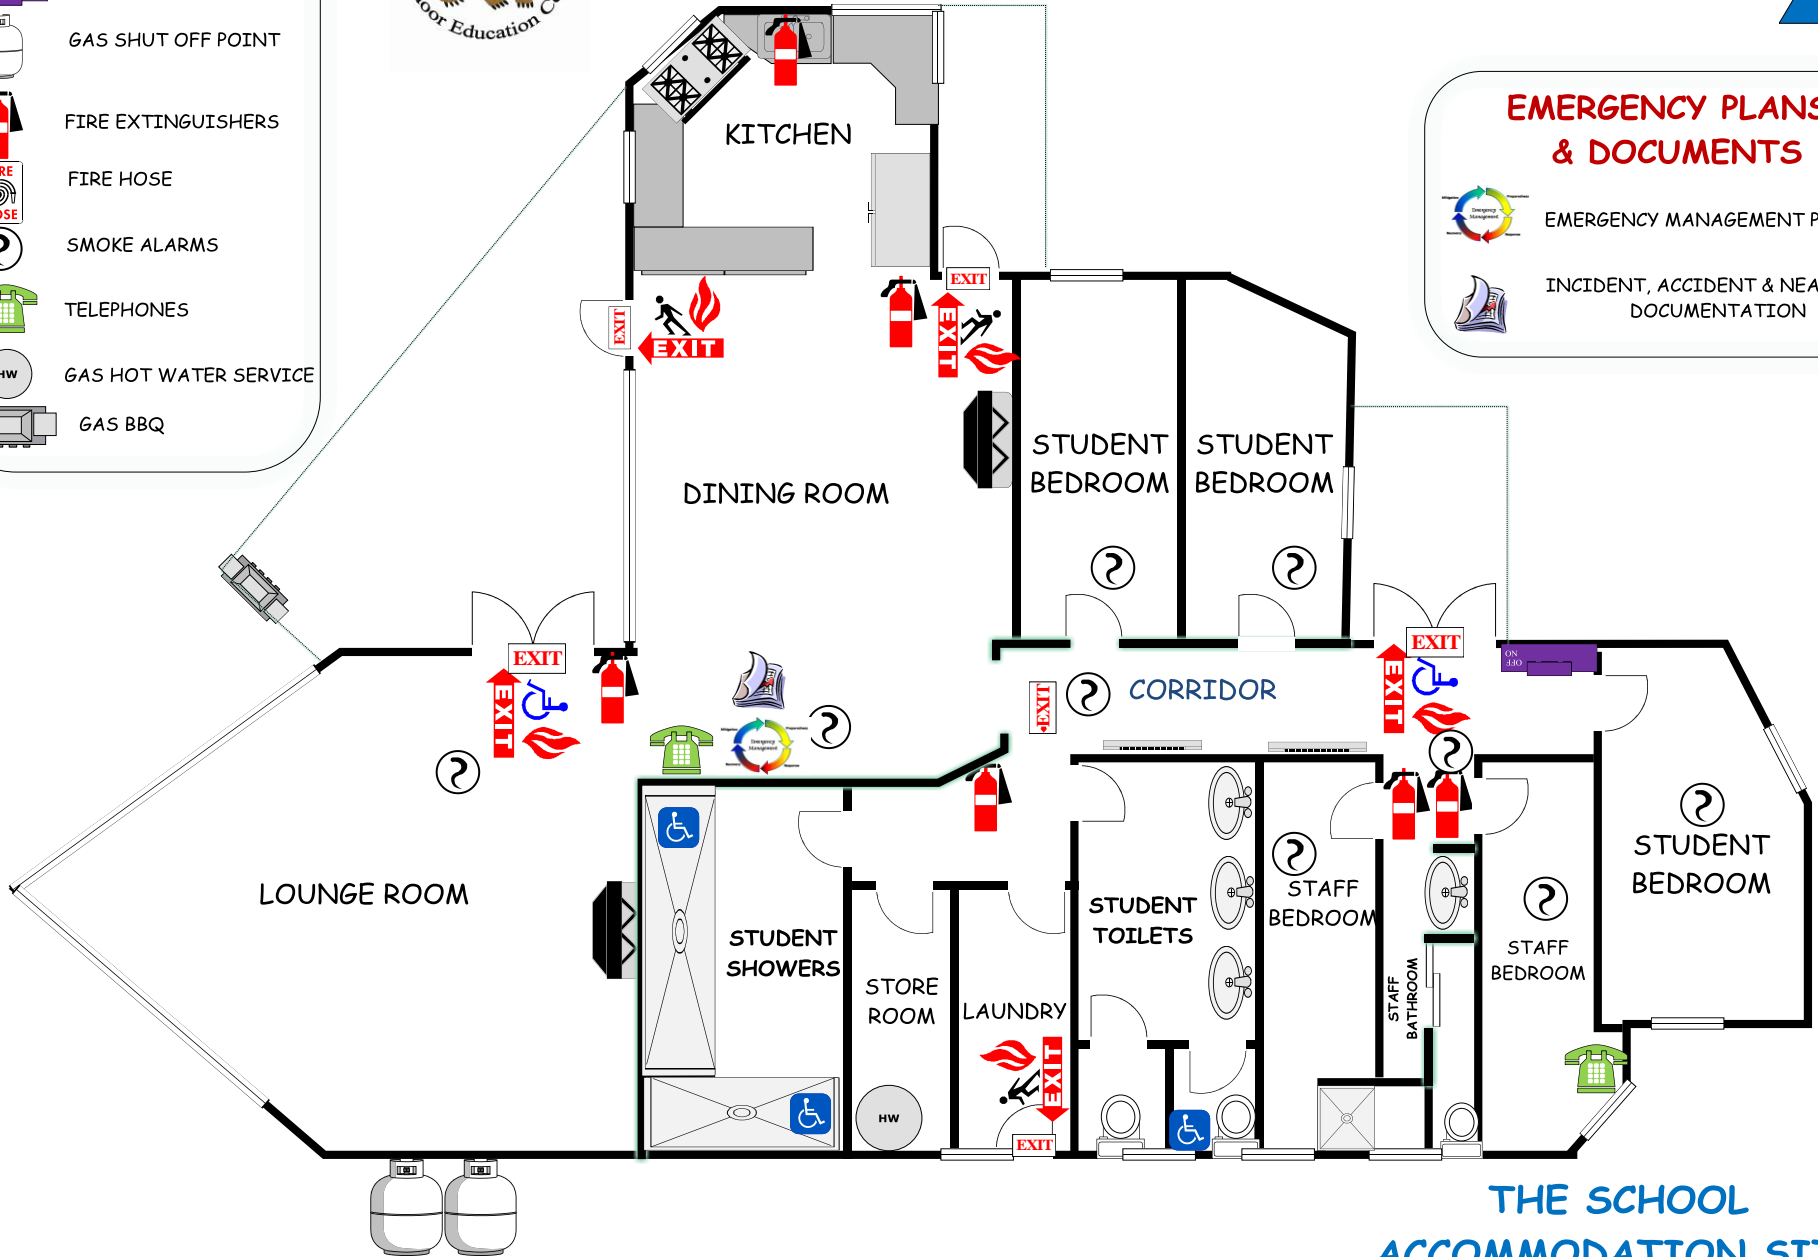

BLACKWOOD SPECIAL SCHOOLS OUTDOOR EDUCATION CENTRE Inc.

LEGEND

- WATER SHUT OFF POINT
- POWER SHUT OFF POINT
- GAS SHUT OFF POINT
- FIRE EXTINGUISHERS
- FIRE HOSE
- SMOKE ALARMS
- TELEPHONES
- GAS HOT WATER SERVICE
- GAS BBQ

EMERGENCY PLANS & DOCUMENTS

- EMERGENCY MANAGEMENT PLAN
- INCIDENT, ACCIDENT & NEAR MISS DOCUMENTATION

THE SCHOOL
ACCOMMODATION SITE